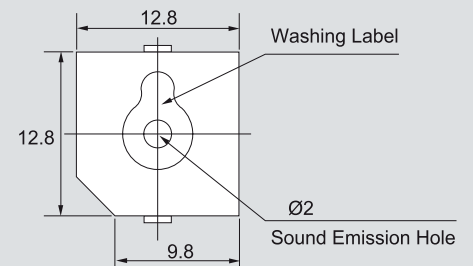

Magnetic Buzzer

SGBD-SUDB05
SGBD-SUDB12

Electrical Specifications

Model		SUDB05	SUDB12
Operating Voltage	(VDC)	4 ~ 7	8 ~ 15
Rated Voltage	(VDC)	5	12
Max. Rated Current	(mA)	30	30
Min. Sound Output	(dBA)	88 at 10cm	85 at 10cm
Frequency	(Hz)	2400 ± 300	2400 ± 300
Tone Nature		Single	Single
Operating Temperature	(°C)	-40 ~ +85	-20 ~ +70
Weight	(g)	2	2

Dimensions

Top View

Side View

Bottom View

all dimensions are in mm