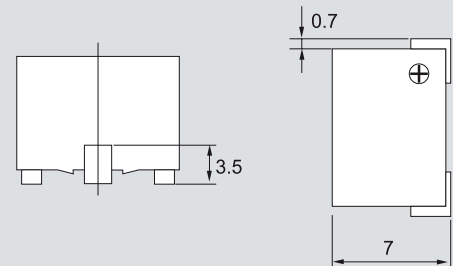

Magnetic Buzzer

SGBD-SUDB05
SGBD-SUDB12

Electrical Specifications

Model		SUDB05	SUDB12
Operating Voltage	(VDC)	4 ~ 7	8 ~ 15
Rated Voltage	(VDC)	5	12
Max. Rated Current	(mA)	30	30
Min. Sound Output	(dBA)	88 at 10cm	85 at 10cm
Frequency	(Hz)	2400 ± 300	2400 ± 300
Tone Nature		Single	Single
Operating Temperature	(°C)	-40 ~ +85	-20 ~ +70
Weight	(g)	2	2

Dimensions

Top View

Side View

Bottom View

all dimensions are in mm