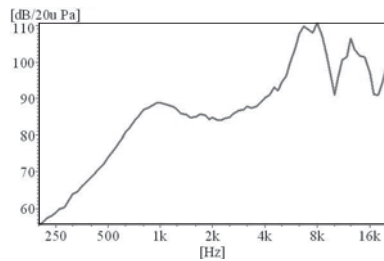

Speaker

SGBD-UM1515IA080008

Electrical Specifications

Model	UM1515IA080008	
Rated Power	(W)	0.5
Max Power	(W)	0.8
Impedance $\pm 20\%$ at 2KHz	(Ω)	8
Sound Output	(dB)	87 ± 3
R. Frequency $\pm 15\%$	(Hz)	800
Response Frequency f_0 to	(Hz)	20 K
Operating Temperature	($^{\circ}\text{C}$)	-30 ~ +85
Weight	(g)	1.5

Dimensions

Top View

Side View

Bottom View

all dimensions are in mm