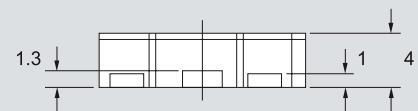

Speaker

SGBD-UM1515IA080008

Electrical Specifications

Model	UM1515IA080008	
Rated Power	(W)	0.5
Max Power	(W)	0.8
Impedance $\pm 20\%$ at 2KHz	(Ω)	8
Sound Output	(dB)	87 ± 3
R. Frequency $\pm 15\%$	(Hz)	800
Response Frequency f_0 to	(Hz)	20 K
Operating Temperature	($^{\circ}\text{C}$)	-30 ~ +85
Weight	(g)	1.5

Dimensions

Top View

Side View

Bottom View

all dimensions are in mm